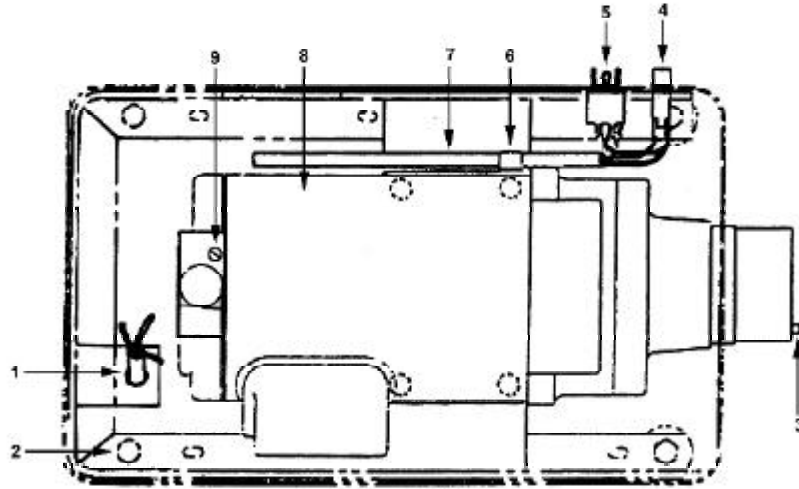

Housing Assembly, Top View

Housing Assy., Top View

No.	Description	Part Number
1	Power Cord, 110/60/1	4175-00031
	Power Cord, 230/60/1	4175-00043
	Bushing, Strain Relief	2675-00562
2	Screw	2175-03063
	Washer	2275-01060
	Lockwasher	2275-03065
	Nut	2175-05060
3	Pin	2275-00171
4	Pilot Light	2675-00053
5	Toggle Switch	2675-00069
	Toggle Switch Guard	2675-00647
6	Fiber Washer	2675-00650
7	Control Cord	4175-00421
8	Gear Motor, 115-230/60/1	4175-00396
9	Screw	2175-03431

Housing Assembly, Side View

Housing Assy., Side View

No.	Description	Part Number	No.	Description	Part Number
1	Edge Liner, Long	3675-00218	14	Plate, 1/8"	K-04022-1
2	Housing Assy., Complete	4675-00853		Plate, 3/16"	K-04022-1B
3	Edge Liner, Short	3675-00217		Plate, 1/4"	K-04022-1D
4	Leg	230-25036		Plate, 3/8"	K-04022-1H
5	Rubber Foot	07320-3D	15	Screw	10916
6	Screw	2175-01073	16	Ring	K-01286-1
	Lockwasher	2275-01075	17	Rammer	K-01578-6
7	Trim Collar	230-25844	18	Hole Plug, 1/2"	3675-00231
	Screw	2175-00149	19	Post	230-25320
8	Thumbcrew	4575-00932	20	Screw	2175-03051
9	Bowl Assy.	4575-00883		Washer	2275-03051
10	Fiber Washer	2275-00567		Lockwasher	2275-03055
	Brass Thrust Washer	E-01993	21	Screw	2175-00429
11	Feedscrew Assy.	AK-03435	22	Tray Assy.	4575-00736
12	Stud	K-03436	23	Cover	3475-00685
13	Knife	K-04022-2	24	Nut	2175-00380
			25	Gear Motor, 115-230/60/1	4175-00396

Housing Assembly, Front View

Housing Assy., Front View

No.	Description	Part Number
1	Screw	2175-01053
	Washer	2275-03051
	Lockwasher	2275-03055
	Nut	2175-05050
2	Frame Assy.	4575-00730
3	Bottom Cover	3475-00716
4	Nut	2175-00380