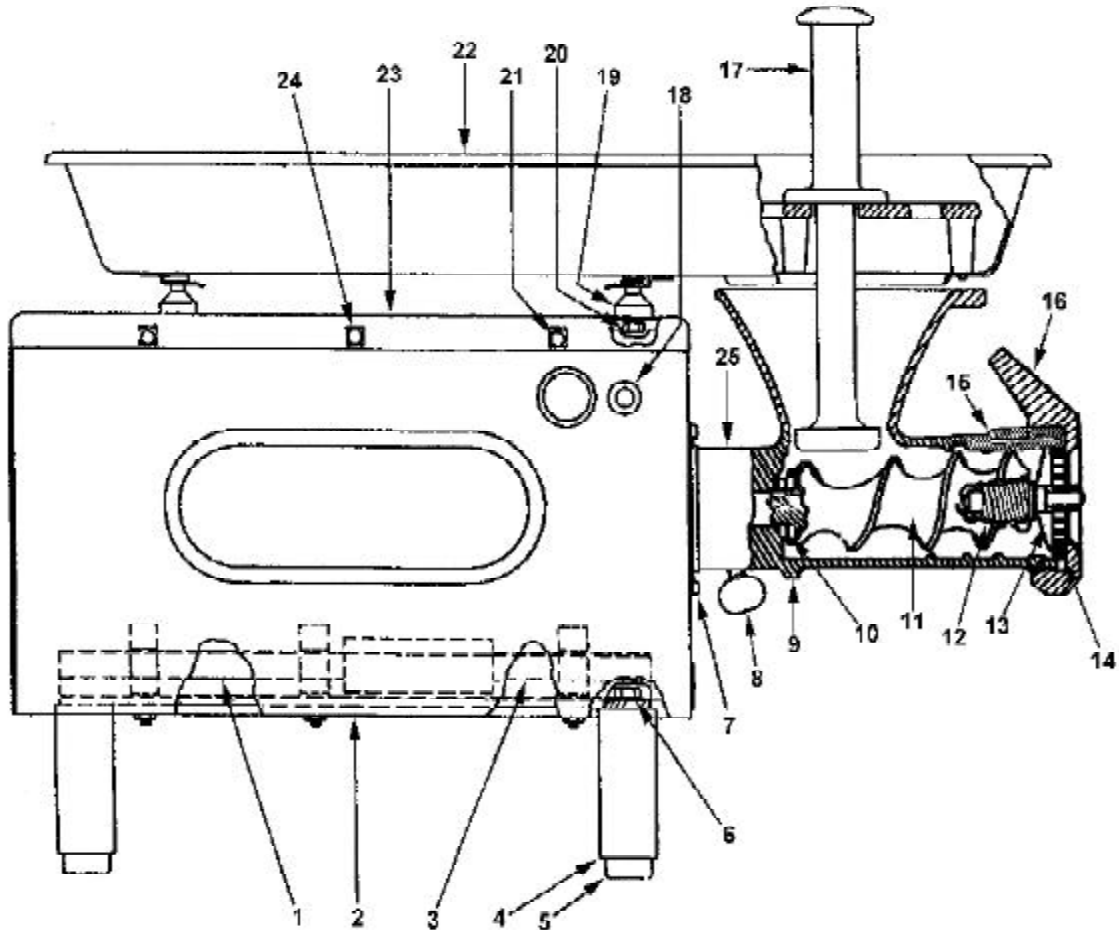

Housing Assembly, Top View

Housing Assy., Top View

No.	Description	Part Number
1	Power Cord, 110/60/1	4175-00031
	Power Cord, 230/60/1	4175-00043
	Bushing, Strain Relief	2675-00562
2	Screw	2175-03063
	Washer	2275-01060
	Lockwasher	2275-03065
	Nut	2175-05060
3	Pin	2275-00171
4	Pilot Light	2675-00053
5	Toggle Switch	2675-00069
	Toggle Switch Guard	2675-00647
6	Fiber Washer	2675-00650
7	Control Cord	4175-00421
8	Gear Motor, 115-230/60/1	4175-00396
9	Screw	2175-03431

Housing Assembly, Side View

Housing Assy., Side View

No.	Description	Part Number	No.	Description	Part Number
1	Edge Liner, Long	3675-00218	14	Plate, 1/8"	K-04022-1
2	Housing Assy., Complete	4675-00853		Plate, 3/16"	K-04022-1B
3	Edge Liner, Short	3675-00217		Plate, 1/4"	K-04022-1D
4	Leg	230-25036		Plate, 3/8"	K-04022-1H
5	Rubber Foot	07320-3D	15	Screw	10916
6	Screw	2175-01073	16	Ring	K-01286-1
	Lockwasher	2275-01075	17	Rammer	K-01578-6
7	Trim Collar	230-25844	18	Hole Plug, 1/2"	3675-00231
	Screw	2175-00149	19	Post	230-25320
8	Thumbcrew	4575-00932	20	Screw	2175-03051
9	Bowl Assy.	4575-00883		Washer	2275-03051
10	Fiber Washer	2275-00567		Lockwasher	2275-03055
	Brass Thrust Washer	E-01993	21	Screw	2175-00429
11	Feedscrew Assy.	AK-03435	22	Tray Assy.	4575-00736
12	Stud	K-03436	23	Cover	3475-00685
13	Knife	K-04022-2	24	Nut	2175-00380
			25	Gear Motor, 115-230/60/1	4175-00396

Housing Assembly, Front View

Housing Assy., Front View

No.	Description	Part Number
1	Screw	2175-01053
	Washer	2275-03051
	Lockwasher	2275-03055
	Nut	2175-05050
2	Frame Assy.	4575-00730
3	Bottom Cover	3475-00716
4	Nut	2175-00380