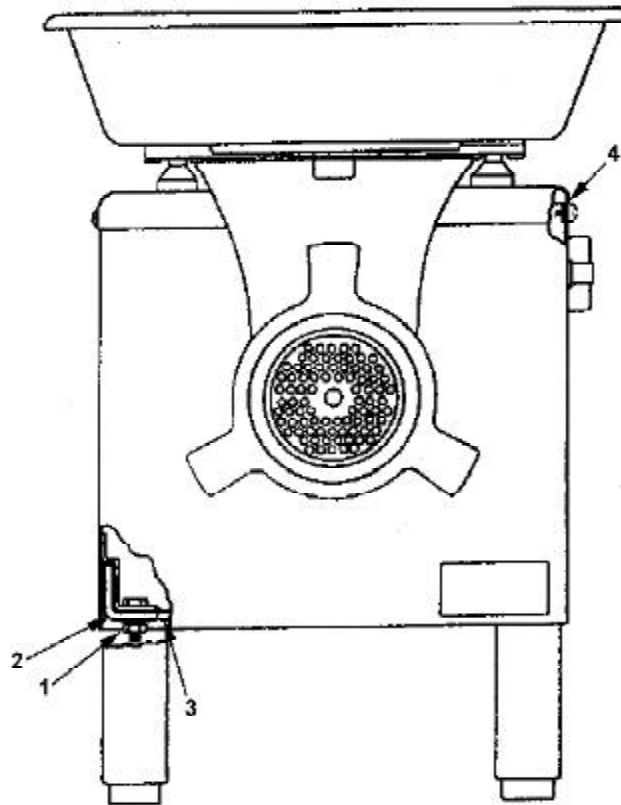

Housing Assembly, Top View

Housing Assy., Top View

No.	Description	Part Number
1	Power Cord, 110/60/1	4175-00031
	Power Cord, 230/60/1	4175-00043
	Bushing, Strain Relief	2675-00562
2	Screw	2175-03063
	Washer	2275-01060
	Lockwasher	2275-03065
	Nut	2175-05060
3	Pin	2275-00171
4	Pilot Light	2675-00053
5	Toggle Switch	2675-00069
	Toggle Switch Guard	2675-00647
6	Fiber Washer	2675-00650
7	Control Cord	4175-00421
8	Gear Motor, 115-230/60/1	4175-00396
9	Screw	2175-03431

Housing Assembly, Side View

Housing Assy., Side View

No.	Description	Part Number	No.	Description	Part Number
1	Edge Liner, Long	3675-00218	14	Plate, 1/8"	K-04022-1
2	Housing Assy., Complete	4675-00853		Plate, 3/16"	K-04022-1B
3	Edge Liner, Short	3675-00217		Plate, 1/4"	K-04022-1D
4	Leg	230-25036		Plate, 3/8"	K-04022-1H
5	Rubber Foot	07320-3D	15	Screw	10916
6	Screw	2175-01073	16	Ring	K-01286-1
	Lockwasher	2275-01075	17	Rammer	K-01578-6
7	Trim Collar	230-25844	18	Hole Plug, 1/2"	3675-00231
	Screw	2175-00149	19	Post	230-25320
8	Thumbcrew	4575-00932	20	Screw	2175-03051
9	Bowl Assy.	4575-00883		Washer	2275-03051
10	Fiber Washer	2275-00567		Lockwasher	2275-03055
	Brass Thrust Washer	E-01993	21	Screw	2175-00429
11	Feedscrew Assy.	AK-03435	22	Tray Assy.	4575-00736
12	Stud	K-03436	23	Cover	3475-00685
13	Knife	K-04022-2	24	Nut	2175-00380
			25	Gear Motor, 115-230/60/1	4175-00396

Housing Assembly, Front View

Housing Assy., Front View

No.	Description	Part Number
1	Screw	2175-01053
	Washer	2275-03051
	Lockwasher	2275-03055
	Nut	2175-05050
2	Frame Assy.	4575-00730
3	Bottom Cover	3475-00716
4	Nut	2175-00380