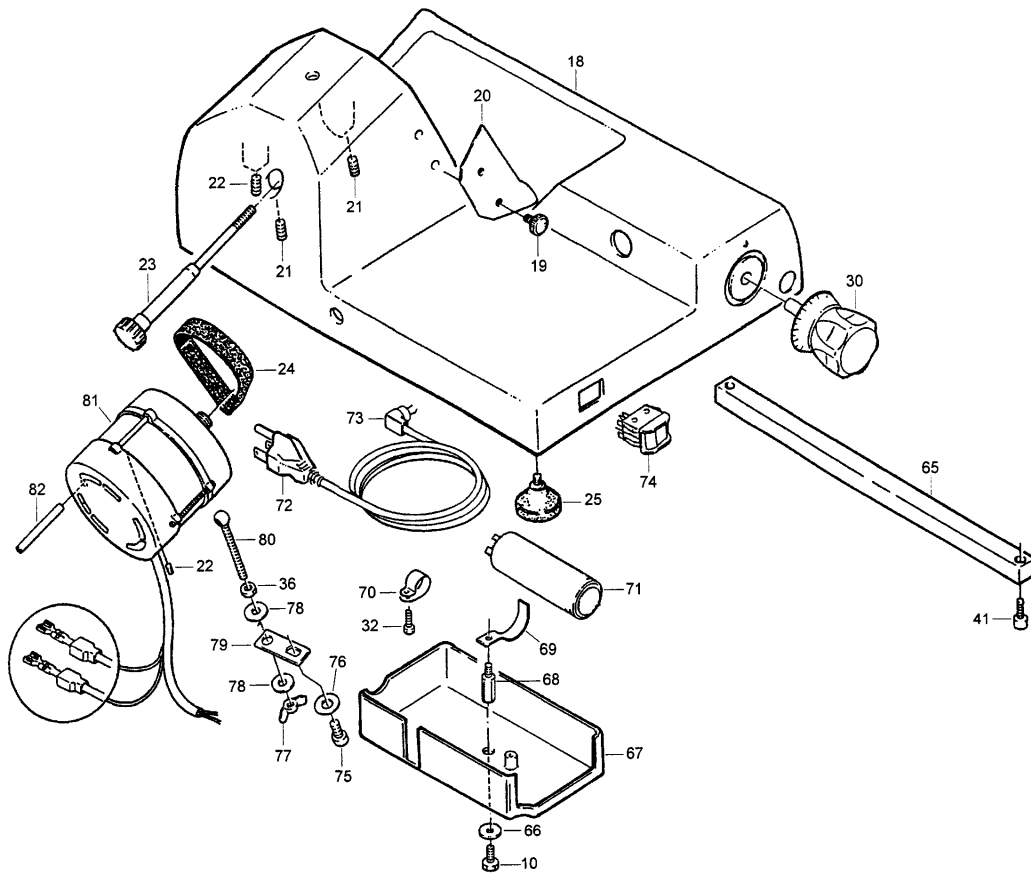

Housing and Electrical

Housing and Electrical

ITEM	DESCRIPTION	823E	825E
10	Screw	825-00021	825-00021
18	Housing	N/A	N/A
19	Knob, Slice Deflector	825-00091	825-00091
20	Slicer Deflector	825-00011	825-00011
21	Grub Screw	823-00061	823-00061
22	Grub Screw	825-00086	825-00086
23	Tie Rod, Center Plate	823-00075-A	823-00075-A
24	Ribbed Belt	825-00066-R	825-00066-R
25	Rubber Foot	825-00093	825-00093
30	Index Knob	825-00035-A	825-00035-A
32	Screw	825-00032	825-00032
36	Nut	2175-00387	2175-00387
41	Screw	825-00021	825-00021
65	Square Rail	823-00014	823-00014
66	Washer	825-00006	825-00006
67	Cover	823-00406	823-00406
68	Spacer	823-00407	823-00407
69	Clamp, Capacitor	825-00043	825-00043
70	Cord Clamp	3675-00224	3675-00224
71	Capacitor	827-00042	827-00042
72	Power Cord	4175-00031	4175-00031
73	Cord Clamp	827-00127	827-00127
74	Switch	823-00039-1	823-00039-1
75	Screw	823-00058	823-00058
76	Washer	825-00006	825-00006
77	Wing Nut	825-00056	825-00056
78	Washer	825-00006	825-00006
79	Plate, Motor	825-00055	825-00055
80	Tie Rod, Motor	825-00053	825-00053
81	Motor	823-00048-R	823-00048-R
82	Pin	825-00060	825-00060