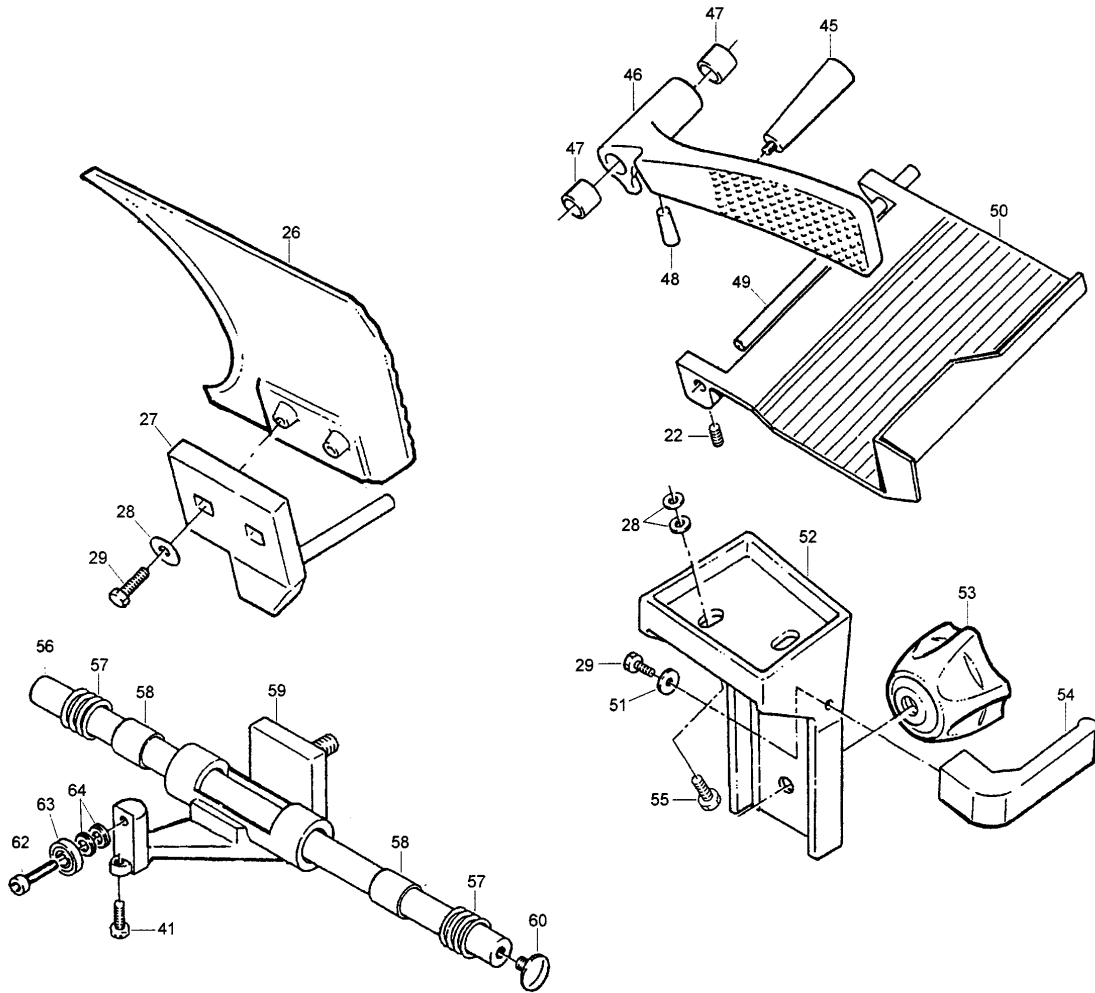

MEAT TABLE AND CARRIAGE ASSEMBLY

MEAT TABLE AND CARRIAGE ASSEMBLY

ITEM	DESCRIPTION	823E	825E
22	Grub Screw	825-00086	825-00086
26	Gauge Plate	823-00003	825E-00003
27	Gauge Plate Support	823-00004	823-00004
28	Washer	825-00006	825-00006
29	Screw	825-00089	825-00089
41	Screw	825-00021	825-00021
45	Handle, Pusher	825-00080-A	825-00080-A
46	Pusher, Complete	823-00009	825-00009
47	Bushing	823-00079	825-00079
48	Wearing Pad	823-00082	827-00082
49	Shaft	823-00084	825-00084
50	Product Table	823-00008	825-00008
51	Washer	3301-03812	3301-03812
52	Product Table Support	823-00402	823-00402
53	Knob, Carriage	823-00040-A	823-00040-A
54	Handle, Carriage	825-00037-A	825-00037-A
55	Screw	825-00087	825-00087
56	Round Rail	823-00013	823-00013
57	Spring	825-00020	825-00020
58	Bushing	823-00218	823-00218
59	Carriage, Complete	823-00012	823-00012
60	Screw	825-00050	825-00050
62	Screw	825-00017	825-00017
63	Bearing	825-00015	825-00015
64	Washer	825-00016	825-00016