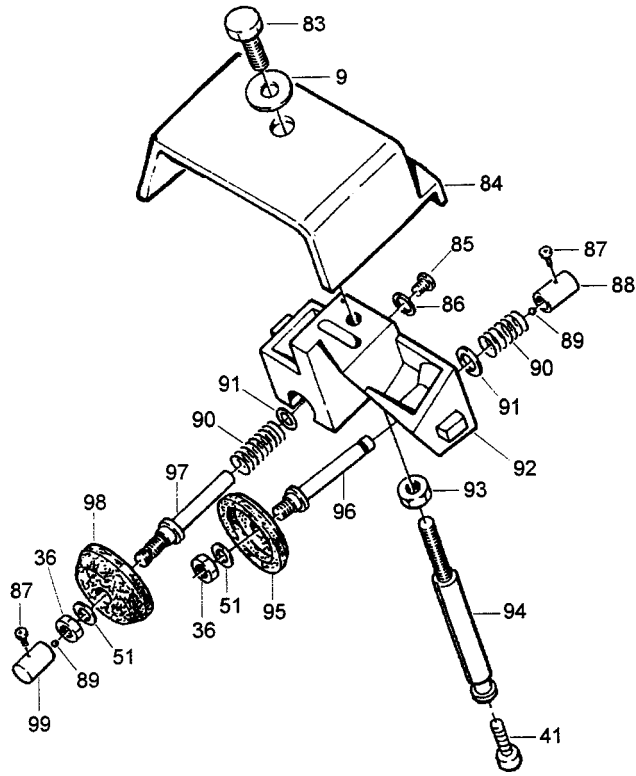

SHARPENER ASSEMBLY

SHARPENER ASSEMBLY

ITEM	DESCRIPTION	823E	825E
9	Washer	823-00123	823-00123
36	Nut	2175-00387	2175-00387
41	Screw	825-00021	825-00021
51	Washer	3301-03812	3301-03812
83	Screw	825-00122	825-00122
84	Cover, Sharpener	823-00400	823-00400
85	Screw	S-00781	S-00781
86	Washer	823-00114	823-00114
87	Screw	825-00118	825-00118
88	Push Button	823-00401	823-00401
89	Ball, 1/8	2375-00150	2375-00150
90	Spring	825-00117	825-00117
91	Washer	3301-03812	3301-03812
92	Sharpener Frame	825-00108	825-00108
93	Nut	2101-07041	2101-07041
94	Shaft, Sharpener	823-00104	825-00104
95	Stone	825-00111	825-00111
96	Shaft	825-00109	825-00109
97	Shaft	825-00110	825-00110
98	Stone	825-00112	825-00112
99	Push Button	825-00115	825-00115
99	Push Button	825-00115	825-00115
NS	Berkel Flag	I2602RED	I2602RED
NS	Screw for Berkel Flag	V6371	V6371
N/S	Sharpener Assembly w/Cover	823E-00130	825E-00130