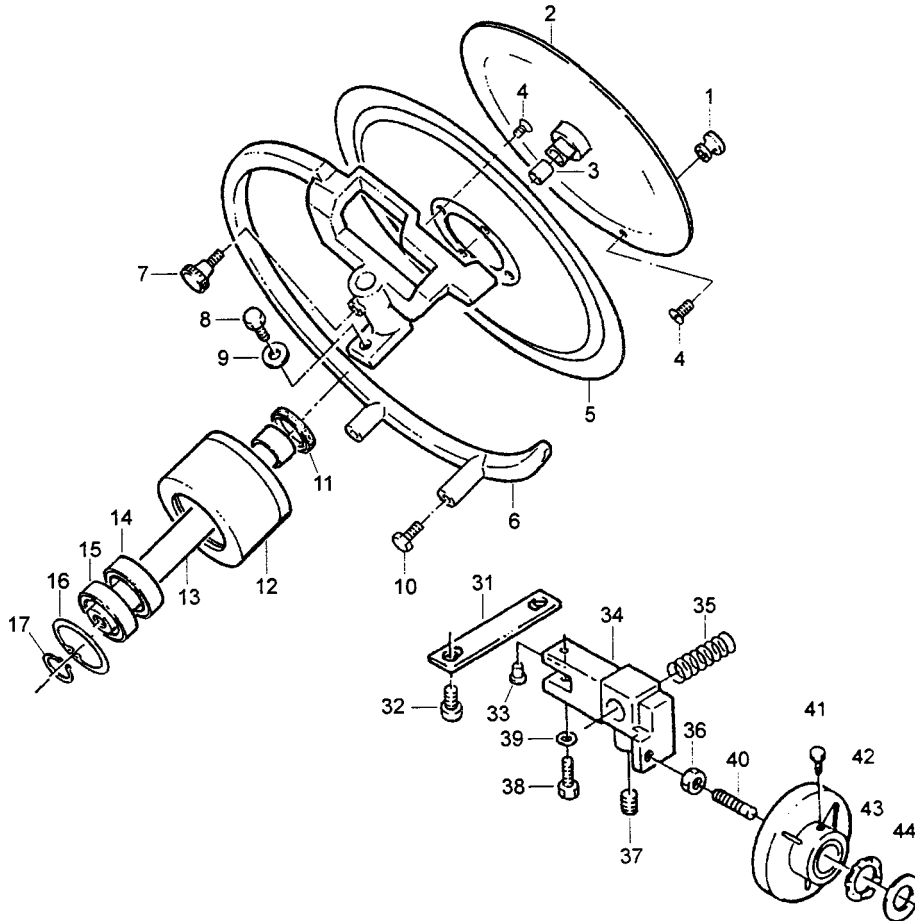

KNIFE AND GAUGE PLATE ASSEMBLY

KNIFE AND GAUGE PLATE ASSEMBLY

ITEM	DESCRIPTION	823E	825E
1	Aluminum Knob	823-00403	823-00403
2	Center Plate	823-00404	825-00401
3	Insert, Center Plate	825-00135	825-00135
4	Screw, Knife	825-00074	825-00074
5	Knife	823-00073	825-00073
6	Ring Guard	823-00408	825-00408
7	Knob	827-00103-A	827-00103-A
8	Screw	825-00101	825-00101
9	Washer	823-00123	823-00123
10	Screw	825-00021	825-00021
11	Rubber Ring	Part of #12	Part of #12
12	Pulley Assembly	823-00067-2	823-00067-2
13	Pulley Shaft	Part of #12	Part of #12
14	Bearing	Part of #12	Part of #12
15	Bearing	Part of #12	Part of #12
16	Circlip	Part of #12	Part of #12
17	Circlip	Part of #12	Part of #12
31	Plate	825-00026	825-00026
32	Screw	825-00032	825-00032
33	Nylon Pin	825-00030	825-00030
34	Support, Assembly	823-00022	823-00022
35	Spring	825-00024	825-00024
36	Nut	2175-00387	2175-00387
37	Grub Screw	825-00031	825-00031
38	Screw, Brass	Part of # 34	Part of # 34
39	Nut	Part of # 34	Part of # 34
40	Cam Pin	825-00027	825-00027
41	Screw	825-00021	825-00021
42	Index Cam	825-00025	825-00025
43	Washer, Spring	825-00095	825-00095
44	Washer	823-00405	823-00405